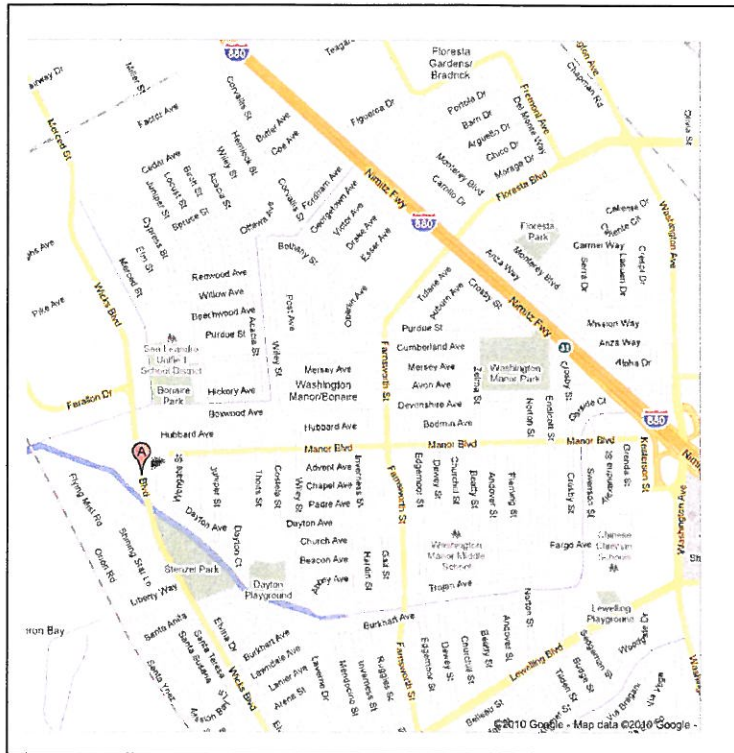

2
0
1
1

APPRENTICE TILE LAYERS RUN-OFF CONTEST

For Tile Layer apprentices to determine who will go to the
WESTERN STATES BRICK & TILE CONTEST
Sacramento, CA 5/21/2011

Saturday, April 2nd
TILE APPRENTICESHIP SCHOOL
15091 Wicks Blvd., San Leandro, CA 94577

For more information, including eligibility requirements, please call the Apprenticeship office at (510) 632-8453.

DIRECTIONS:

From Sacramento: Take I-80 W - continue onto I-580/I-880 South (signs for Downtown/Oakland/Hayward/Stockton/Alameda/San Jose) – Take exit 33B for Marina Blvd W merge onto Marina Blvd – Turn left at Merced St – Continue onto Wicks Blvd –Turn right into the Wicks Business Park driveway – turn left as you enter driveway and 15091 Wicks is located at the left front corner. There is parking available in the parking lot within the complex.

From San Jose: Take I-880 N toward Oakland – Take exit 31B for Washington Avenue – Turn left at Washington Ave – Take 1st right after signal light onto Beatrice - Take the 1st right onto Kesterson St – Kesterson St turns left and becomes Manor Blvd drive approximately 1.2 mile – Drive across Wicks Blvd and into the Wicks Business Park driveway – turn left as you enter drive way and 15091 Wicks is located at the left front corner. There is parking available in the parking lot within the complex.

From Livermore: Take I-580 W – Slight left at 1-238 N (signs for I-880) – Take the Washington Ave exit – Turn left at Washington Ave – Take 1st right after signal light onto Beatrice - Take the 1st right onto Kesterson St – Kesterson St turns left and becomes Manor Blvd drive approximately 1.2 mile – Drive across Wicks Blvd and into the Wicks Business Park driveway – turn left as you enter drive way and 15091 Wicks is located at the left front corner. There is parking available in the parking lot within the complex.